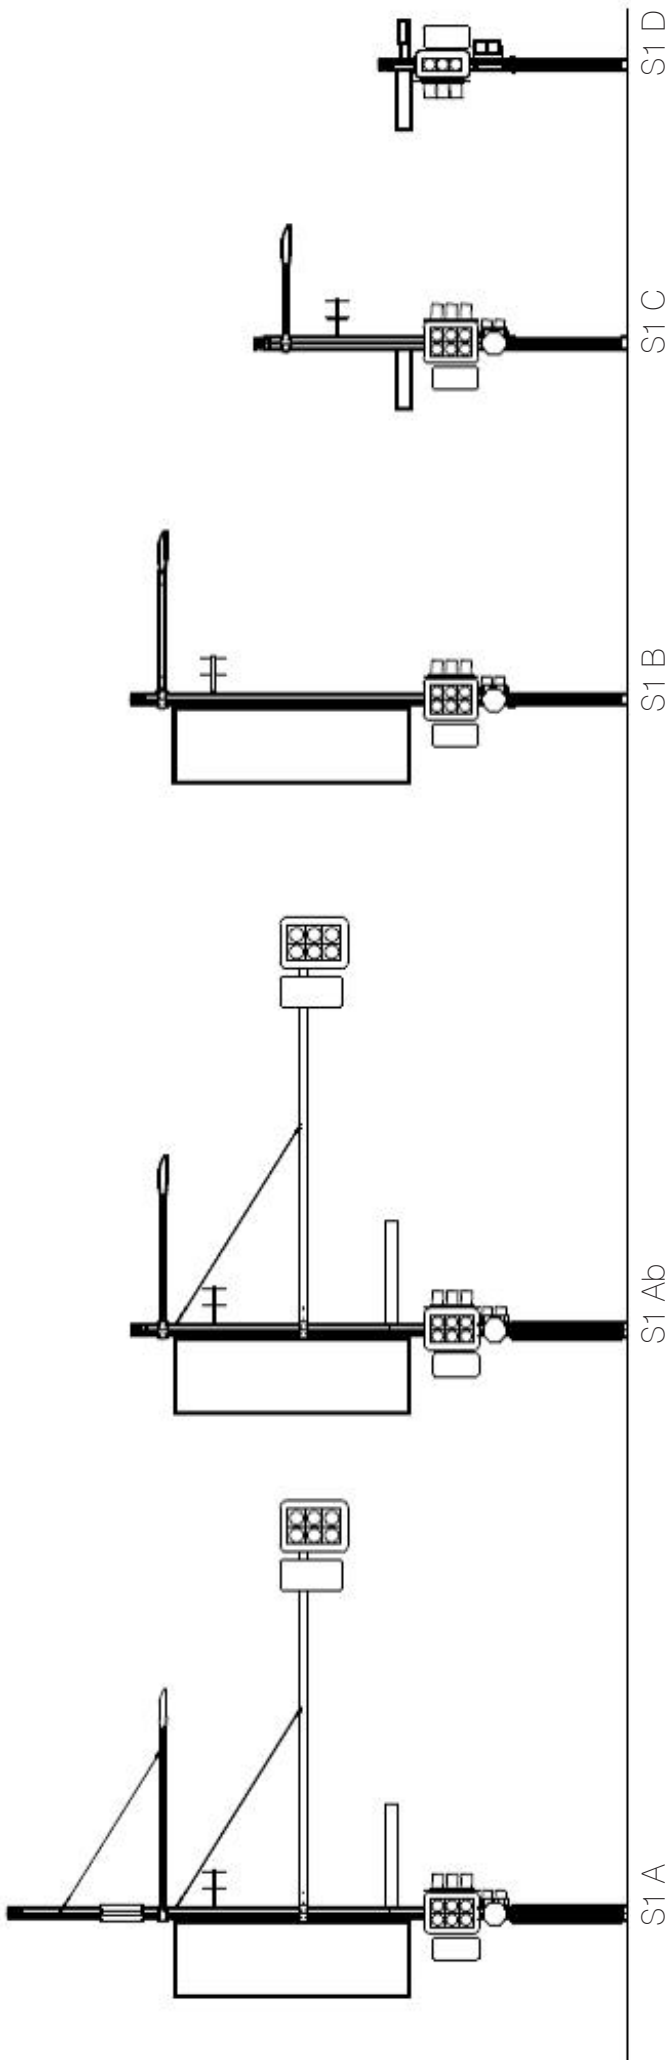

ATTACHMENT B

ATTACHMENT B

SYDNEY LIGHTS PALETTE

ATTACHMENT B

S3 Series - George Street / Lightrail (under development)

City of Sydney Pedestrian Light
(under development)

Heritage Light

Smartpole Pedestrian Light

GE Pole Top Range