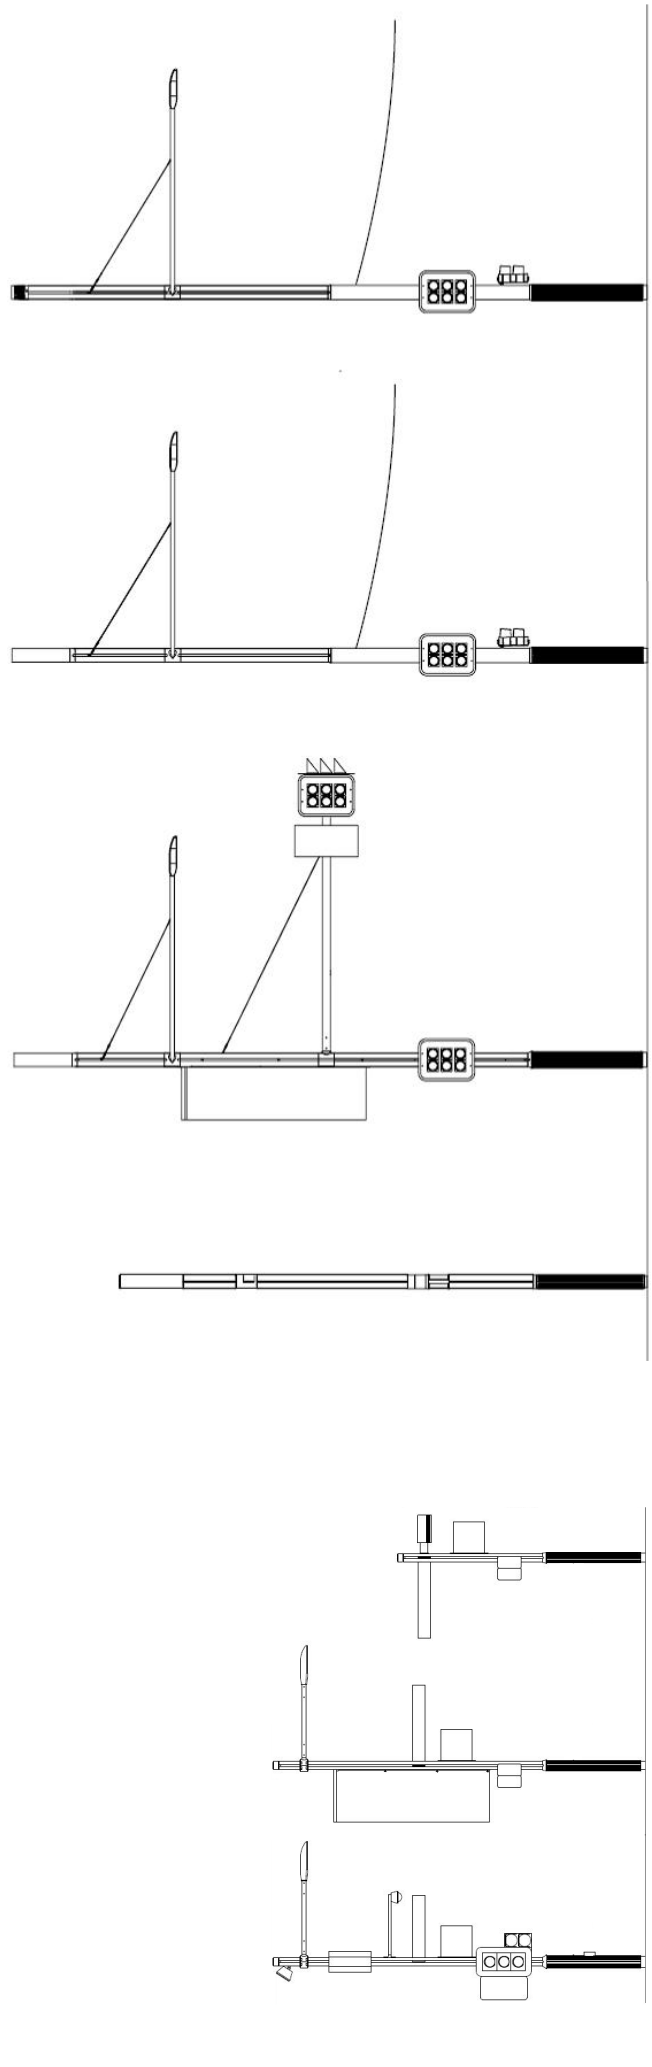

ATTACHMENT B

ATTACHMENT B

SYDNEY LIGHTS PALETTE

ATTACHMENT B

S3 Series - George Street / Lightrail (under development)

City of Sydney Pedestrian Light
(under development)

Heritage Light

Smartpole Pedestrian Light

GE Pole Top Range