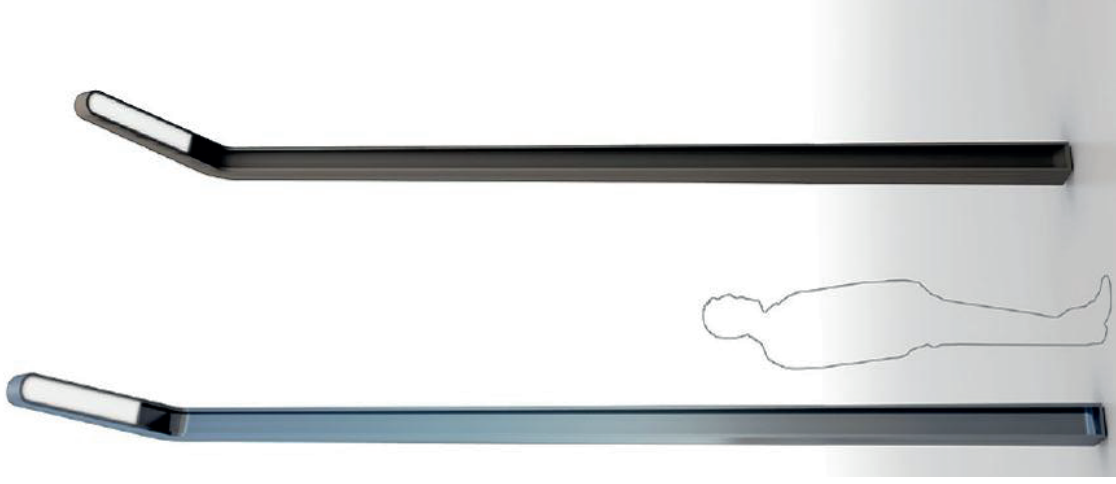

ATTACHMENT B

ATTACHMENT B

SYDNEY LIGHTS PALETTE

ATTACHMENT B

S3 Series - George Street / Lightrail (under development)

City of Sydney Pedestrian Light
(under development)

Heritage Light

Smartpole Pedestrian Light

GE Pole Top Range